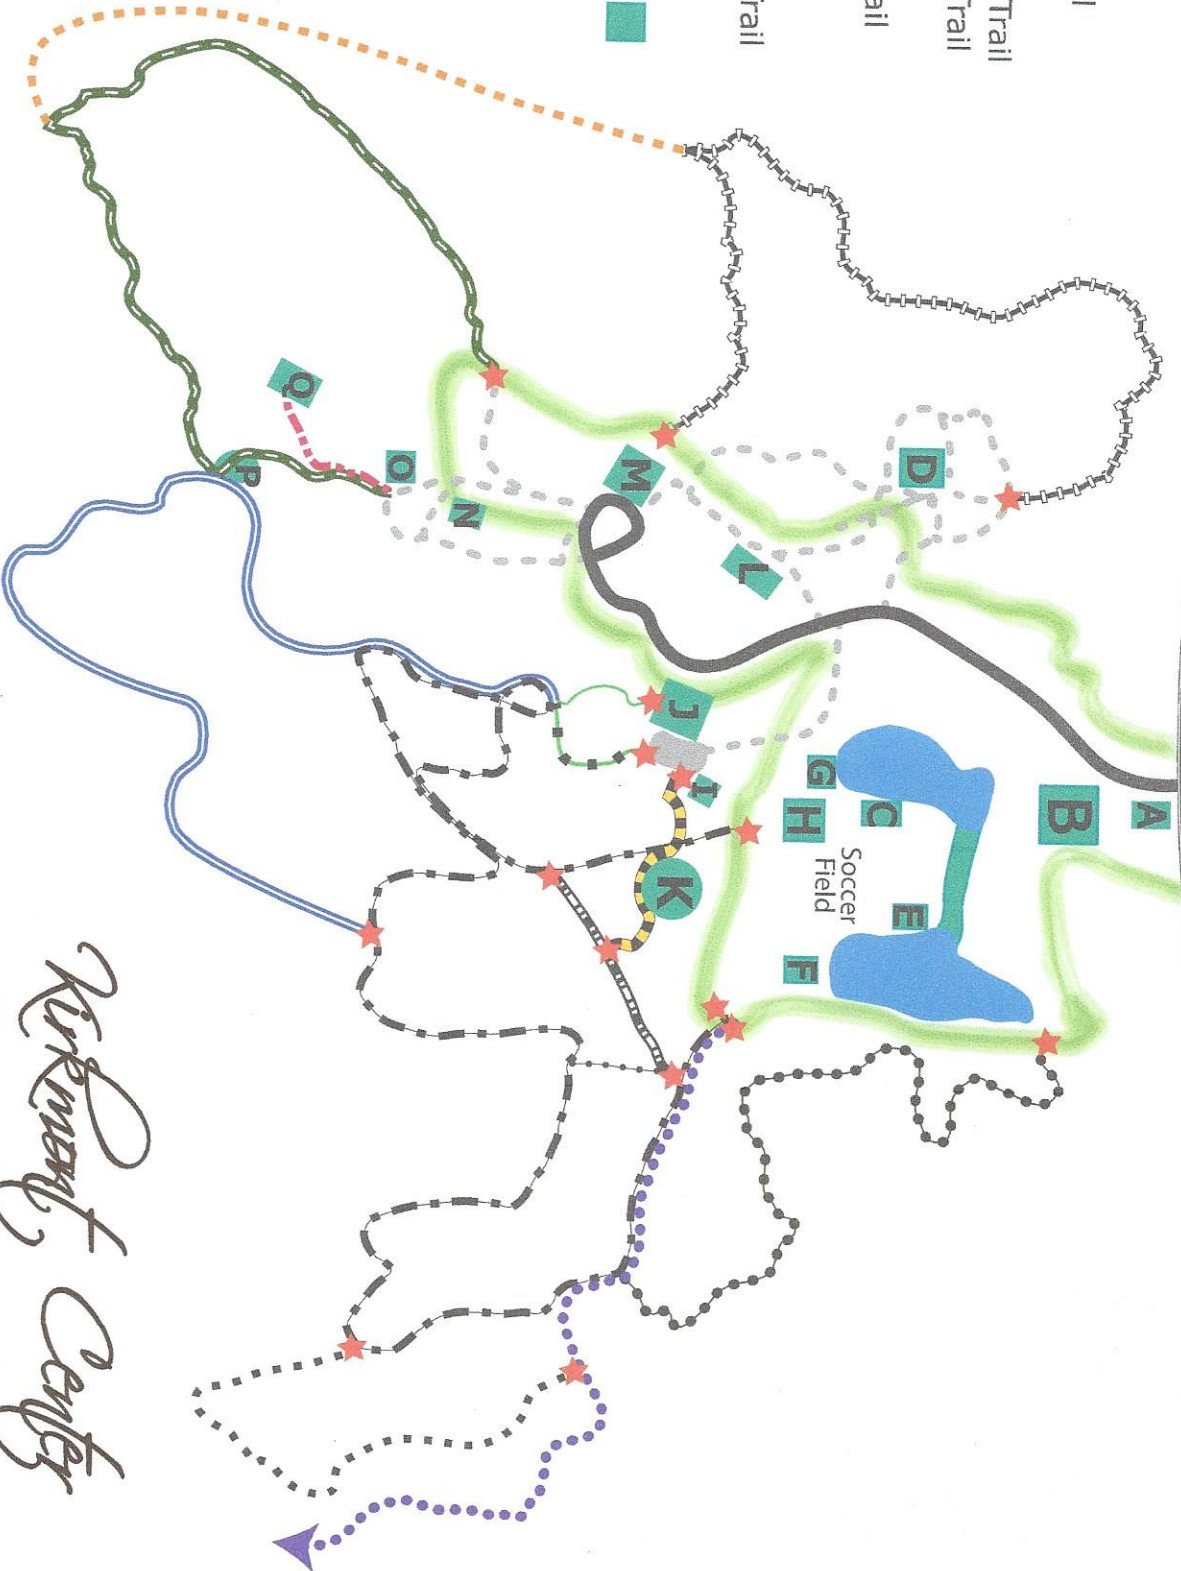

Trail Legend

- Driveway
- Gravel Drives
- Tree Line
- Fen Loop Trail
- Waterfall Trail
- Eva Avenue Trail
- PYC Loop Trail
- PYC Alternative Trail
- PYC Connector Trail
- Bluebird Trail
- C. F. Stratton Trail
- Goldfinch Trail
- Emmaus Trail
- Archery Range Trail
- Labyrinth Trail
- ★ Trail Heads

Building Legend

- A - Gate House
- B - Maintenance Area
- C - Fire Circle
- D - Dunaway Lodge
- E - Boathouse
- F - High Ropes
- G - Shelter House
- H - Pavillion
- I - Habitat House
- J - Croft House
- K - Labyrinth
- L - Pool
- M - Goodrich / Office
- N - Nature Center
- O - Cageball
- P - Mudslide
- Q - Archery

Kirkmont Center

6946 County Road 10
Zanesfield, Ohio 43360
937-593-2141

info@kirkmontcenter.org
www.kirkmontcenter.org